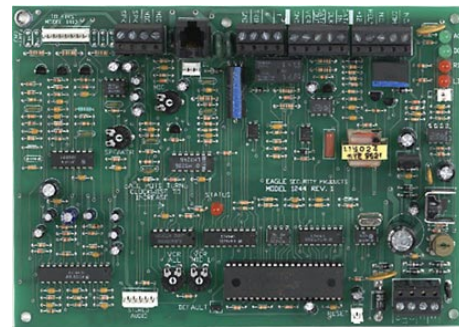

ORDERING INFORMATION

P/N 301244: 1244 Two Way Audio Module
P/N 301410: 1410 Four Zone Expansion Module

FEATURES

- Emergency phone **auto dialer** interface.
- **Audio quality power supply with battery charge.**
- Connection for up to **twelve Model 1410 Four Zone Expansion Modules.**
- **VCR Audio connect** for continuous 24 hr. audio recording.
- **Digital VOX** Switching
- Self contained speaker/microphones with quick, convenient terminal connectors.
- Eagle's **Enhanced Voice** for extraordinary clarity in talk back mode.
- Central station **detection with automatic disconnect** upon central station hang-up.
- Microprocessor technology which provides a wide range of operating modes.
- Remote volume control of the microphone from the central station.
- Optional **Digitally Stored Audio** for system enhancement.
- Watchdog power circuit
- **2 wire microphones (no shielding required)**
- **LED status indicator**
- **EEPROM for maximum flexibility**
- Telephone **Answering Circuit** w/Tone Detect & Answering Machine Bypass
- Siren Disconnect Relay Driver Output
- Listen-In and Last Minute Warning Tones
- On-Board Microphone & Speaker Gain Adjust
- Extend and Hang-up Features

WARRANTY

All EAGLE Products are backed by our standard "out-of-the-box" failure warranty: If it's bad, we'll replace it. Contact EAGLE for details.

All specifications preliminary & subject to change w/o notice.

77 Dingens Street, Suite B, Buffalo, NY 14206-2307

Tel: 716.827.6500 Fax: 716.827.6505

SALES INFORMATION: 1-800-334-7188
email: sales@eagle-security.com

© 1998 - 2006 Eagle Security Products, Inc.

TECHNICAL SUPPORT: 1-800-447-E₃ A₂ G₄ L₅ E
<http://www.eagle-security.com>

Rev 2.3 5/2006